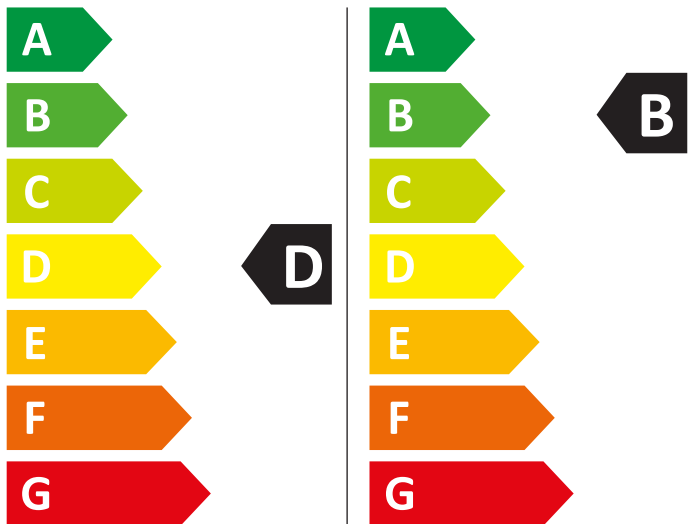

ENERG

WHIRLPOOL

BI WDWG 961485 EU

307 kWh/100

56 kWh/100

6,0 kg

9,0 kg

65 L