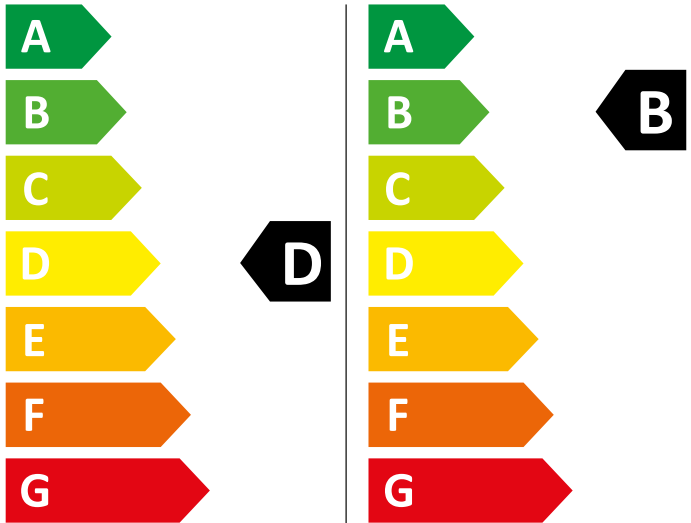

ENERG

WHIRLPOOL

BI WDWG 961485 UK

307 kWh/100

56 kWh/100

6,0 kg

9,0 kg

65 L