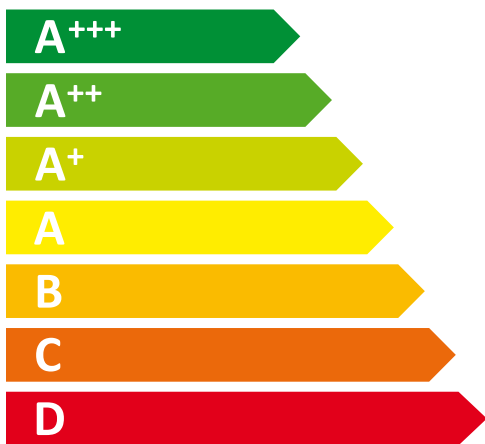

ENERGY

WHIRLPOOL

ST U 93E UK

A+++

194
kWh/annum

215
min/cycle

9,0
kg

62
dB