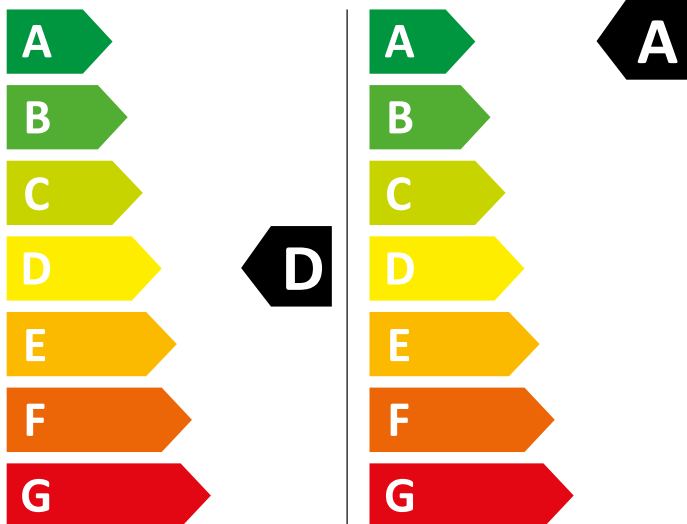

ENERG

WHIRLPOOL

FFWDB 864369 SV EE

307 kWh/100

47 kWh/100

6,0 kg

8,0 kg

65 L