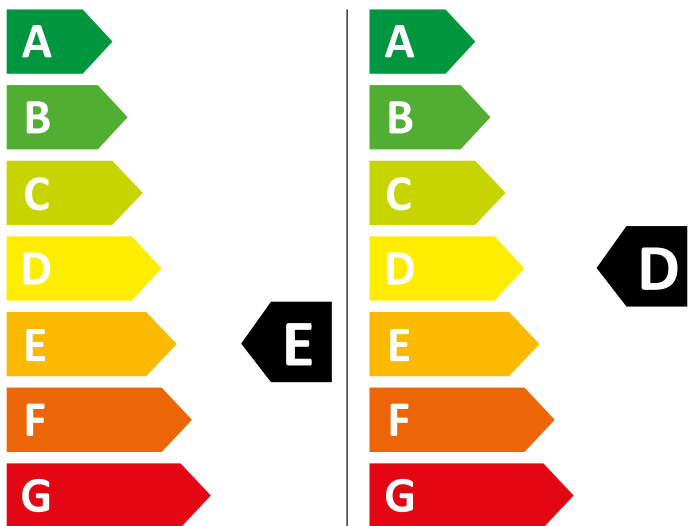

# ENERG

WHIRLPOOL

FWDD 1071682 WSV EU N

414 kWh/100

79 kWh/100

7,0 kg

10,0 kg

66 L