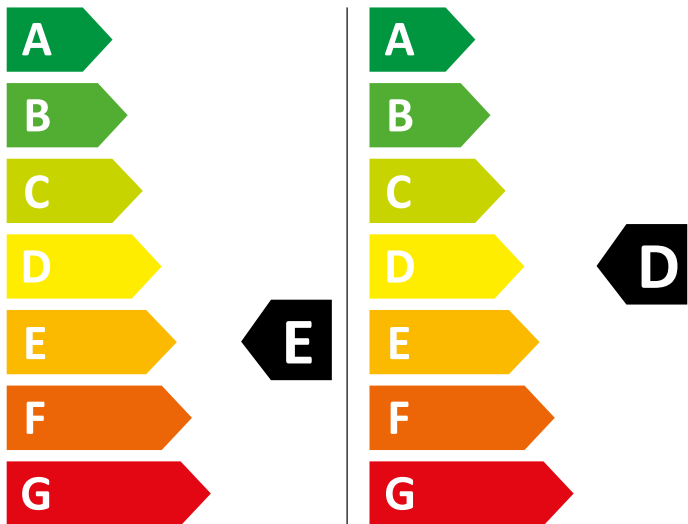

ENERG

WHIRLPOOL

RDD 1176287 WD EU N

414 kWh/100

79 kWh/100

7,0 kg

11,0 kg

66 L