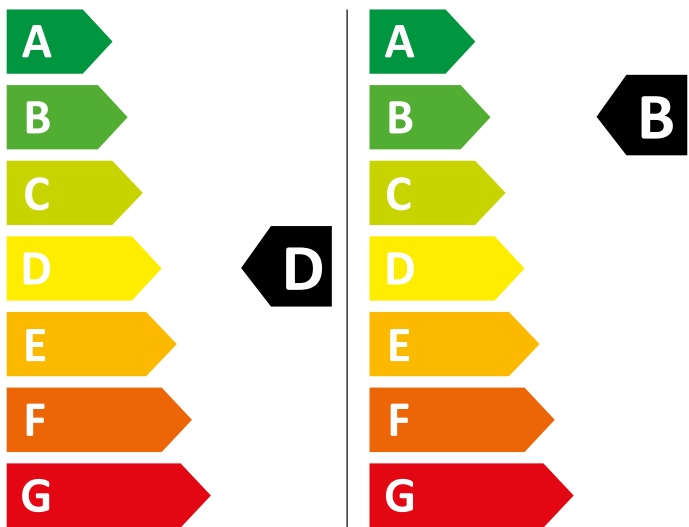

ENERG

WHIRLPOOL

FFWDB 864349 BV EE

307 kWh/100

55 kWh/100

6,0 kg

8,0 kg

65 L