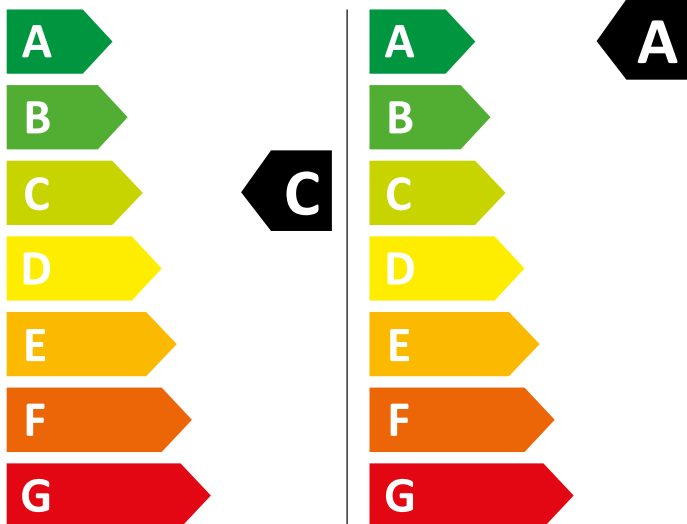

ENERG

WHIRLPOOL

WPD 0649W ADS BE

🚰 252 kWh / 100🔄

🚰 40 kWh / 100🔄

6,0 kg

10,0 kg

58 L