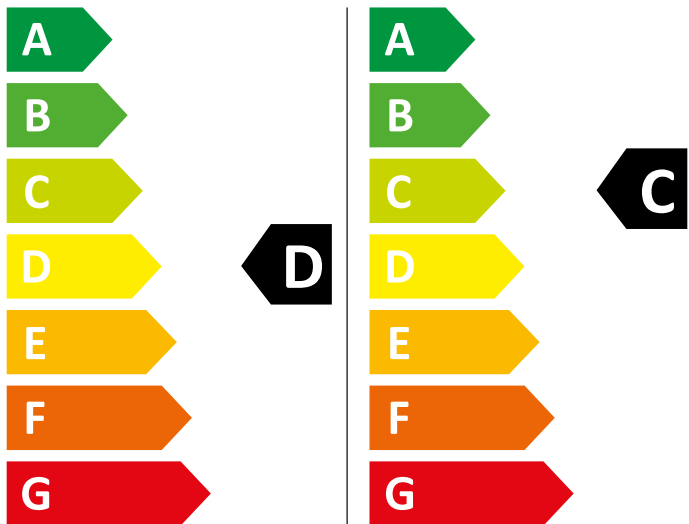

ENERG

WHIRLPOOL

BI WDWG 861484 EU

307 kWh/100

63 kWh/100

6,0 kg

8,0 kg

65 L