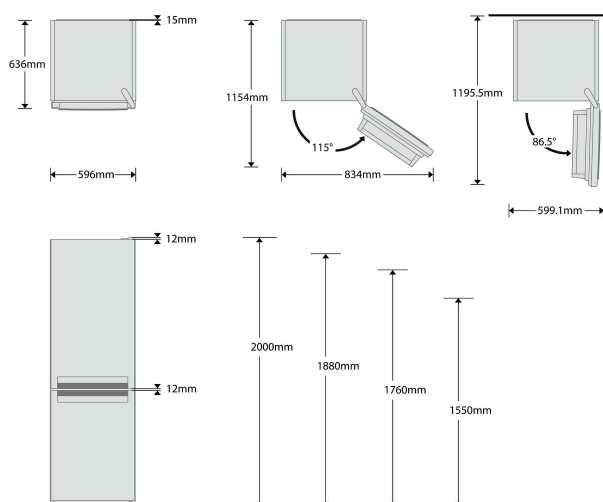

BSNF 8451 0X AQUA

12NC: 850526915820

GTIN (EAN) code: 8003437900839

Whirlpool

SENSING THE DIFFERENCE

MAIN FEATURES

Product group	Fridge/freezer combination
Installation type	N/A
Type of control	Electronic
Construction type	Free-standing
Main colour of product	Optic Inox
Electrical connection rating (W)	150
Current (A)	1,2
Voltage (V)	220-240
Frequency (Hz)	50
Number of compressors	1
Length of Electrical Supply Cord (cm)	170
Plug type	UK
Total unit net capacity (l)	312
Star Rating	4
Height of the product	1888
Width of the product	595
Depth of the product	663
Maximum adjustability feet	0
Net weight (kg)	67

TECHNICAL FEATURES

Defrost process fridge section	Frost-free
Defrost process freezer section	Frost-free
Fast cooling possibility	Yes
Fast freezing function	Yes
Door opened indicator freezer	Yes
Temperature adjustable	Yes
Temperature adjustable freezer	No
Interior ventilator fridge section	Yes
Number of freezing drawers	3
Automatic motor-driven ice-maker	N/A
Number of shelves in fridge compartment	4
Material of the shelves	Glass
Thermometer fridge section	None
Thermometer freezer section	None
Number of temperature zones	2