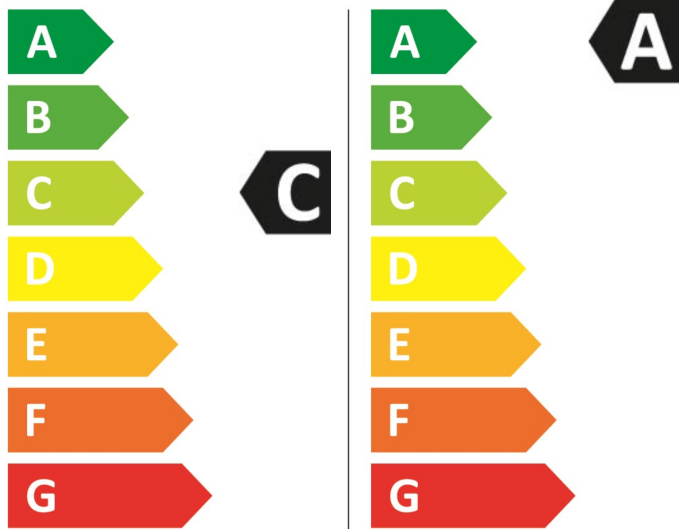

ENERG

HOTPOINT

HPD 9693B CARE UK

252 kWh/100

39 kWh/100

6,0 kg  9,0 kg

58 L  49 L

8:45  3:48