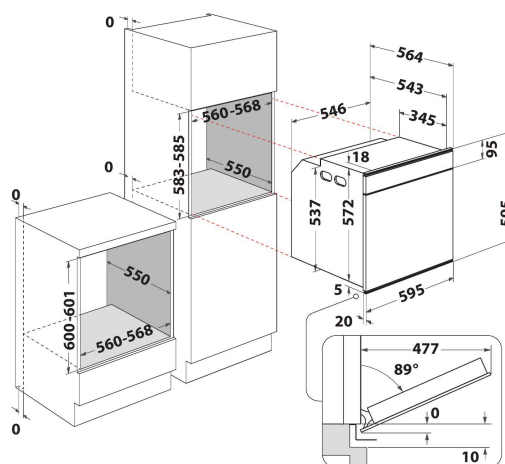

W7 OM4 4BPS1 P

12NC: 859991541610

GTIN (EAN) code: 8003437834561

Whirlpool

SENSING THE DIFFERENCE

- 6TH Sense technology
- Up to 40 6th SENSE Cooking Combinations
- Pyrolytic cleaning system
- Energy class A+
- Cavity 73 L
- Cook4
- Ready2Cook
- Defrost function
- Forced Air Fan Cooking
- BakeSense
- Turbo Fan
- Grill
- Easy Clean Enamel Interior
- Turbo grill function
- Maxi cooking
- Pastry function
- Pizza/Bread function

Whirlpool built in electric oven: inox color, self cleaning - W7 OM4 4BPS1 P

This Whirlpool built in Oven features: self cleaning technology, that uses a high-temperature cycle to burn food residues into ashes, which can then be easily wiped away with a sponge. Advanced electric technology allowing you to cook dishes saving energy. Halogen lamp allowing a more energy-efficient performance. Exclusive 6th SENSE technology, that allows you to pick among a variety of pre-programmed recipes, and your oven will automatically adjust cooking, temperature and time settings, to ensure perfect results. Oven door with soft-close design, for increased ease of use.

Multifunction 8

Multiple cooking methods. The Multifunction 8 feature offers flexible cooking options, to ensure perfect results, whatever the recipe.

6th Sense W6 W7

No more guesswork. Simply pick your recipes, and let 6th SENSE cook them to perfection, every time. Up to 40 cooking combinations organized to fit your lifestyle and diet, for a full assisted cooking experience.

Ready2cook

No pre-heating required. The Ready2Cook function uses a powerful convection system to quickly reach the right temperature, and completely eliminate the need for pre-heating.

Forced Air

Seal in the taste. Thanks to the Forced Air technology, preheated air is circulated inside your Oven using an innovative convection system, giving you moist, juicy cooking results.

Soft closing

Slow-motion closing. Thanks to slow-closing hinges, the oven door shuts effortlessly, with a soft and silent motion.

WCollection aesthetic

A Masterpiece of Design. Whirlpool understands the importance of craftsmanship and carefully honed details. The timeless design of the W Collection complements any style of kitchen, while the matching appliances blend seamlessly with each other to create a sublimely eye-catching coordinated look. Even the gleaming finishes are engineered for easy cleaning, so fingerprints and smudges become a thing of the past. From the platinum chromed logo to the tinted glass and sophisticated edge-to-edge metal band, every detail has been designed to delight and enhance the overall Whirlpool experience.