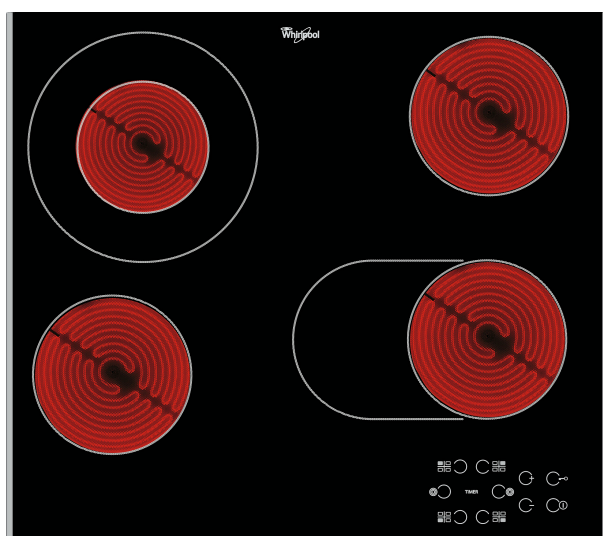

AKT 8210 LX

12NC: 854136601000

GTIN (EAN) code: 8003437829031

Whirlpool

SENSING THE DIFFERENCE

Whirlpool hob - AKT 8210 LX

This Whirlpool Hob features: electric power supply.

Touch control

Cooking at the press of a button. Thanks to TouchControl, the precise control of your hobs is at your finger tips. The sensor power regulation does without the 10 phases on most dials and thus allows for simpler cleaning and care for your hob.

- Residual heat indicator
- Child lock
- On/Off Switch
- 60 cm hob
- Timer
- Black Glass Hob
- 4 Radiant cooking zones
- 4 Plate on Indicator
- Power on indicator
- Supply cord included
- 4 Cooking zones: 1 Radiant 1200 W, 1 Radiant 750/2100 W, 1 Radiant 1200 W, and 1 Radiant 1000/1800 W
- Inox frame
- Dimensions HxWxD: 46x580x510 mm
- Niche dimensions HxWxD: 42x560x490 mm
- Electrical Connection Rating: 6300 W
- Voltage: 230 V

AKT 8210 LX

12NC: 854136601000

GTIN (EAN) code: 8003437829031

Whirlpool

SENSING THE DIFFERENCE

MAIN FEATURES

Product group	Hob
Construction type	Built-in
Type of control	Electronic
Type of control settings	-
Number of gas burners	0
Number of electric cooking zones	4
Number of electric plates	0
Number of radiant plates	4
Number of halogen plates	0
Number of induction plates	0
Number of electric warming zones	0
Location of control panel	Front
Basic surface material	Glass
Main colour of product	Black
Electrical connection rating (W)	6300
Gas connection rating (W)	0
Gas type	N/A
Current (A)	27,8
Voltage (V)	230
Frequency (Hz)	50/60
Length of Electrical Supply Cord (cm)	0
Plug type	No
Gas connection	N/A
Width of the product	580
Height of the product	46
Depth of the product	510
Minimum niche height	42
Minimum niche width	560
Niche depth	490
Net weight (kg)	8.5
Automatic programmes	No