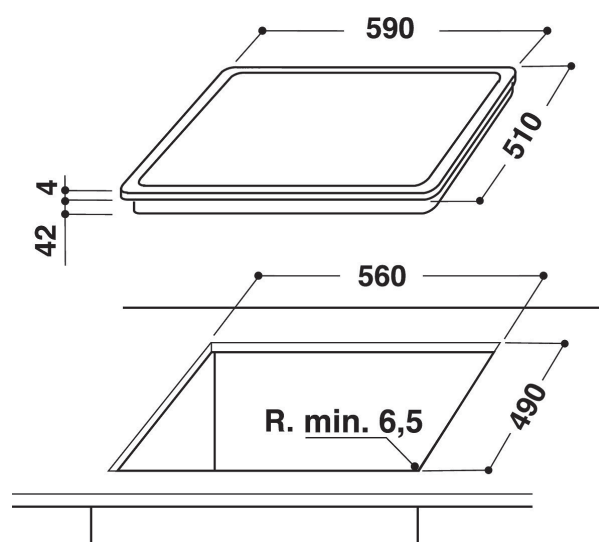

- Residual heat indicator
- Child lock
- On/Off Switch
- 60 cm hob
- Timer
- Black Glass Hob
- 4 Radiant cooking zones
- 4 Plate on Indicator
- Power on indicator
- Supply cord included
- 4 Cooking zones: 1 Radiant 1200 W, 1 Radiant 750/2100 W, 1 Radiant 1200 W, and 1 Radiant 1000/1800 W
- Inox frame
- Dimensions HxWxD: 46x580x510 mm
- Niche dimensions HxWxD: 42x560x490 mm
- Electrical Connection Rating: 6300 W
- Voltage: 230 V

AKT 8210 LX

12NC: 854136601000

GTIN (EAN) code: 8003437829031

Whirlpool

SENSING THE DIFFERENCE

MAIN FEATURES

Product group	Hob
Construction type	Built-in
Type of control	Electronic
Type of control settings	-
Number of gas burners	0
Number of electric cooking zones	4
Number of electric plates	0
Number of radiant plates	4
Number of halogen plates	0
Number of induction plates	0
Number of electric warming zones	0
Location of control panel	Front
Basic surface material	Glass
Main colour of product	Black
Electrical connection rating (W)	6300
Gas connection rating (W)	0
Gas type	N/A
Current (A)	27,8
Voltage (V)	230
Frequency (Hz)	50/60
Length of Electrical Supply Cord (cm)	0
Plug type	No
Gas connection	N/A
Width of the product	580
Height of the product	46
Depth of the product	510
Minimum niche height	42
Minimum niche width	560
Niche depth	490
Net weight (kg)	8.5
Automatic programmes	No