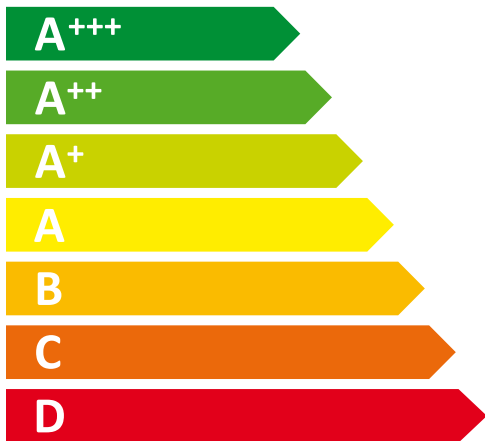

ENERGY

WHIRLPOOL

FSCR12441

110
kWh/annum

11900
L/annum

12
kg

AB C D E F G

48 dB