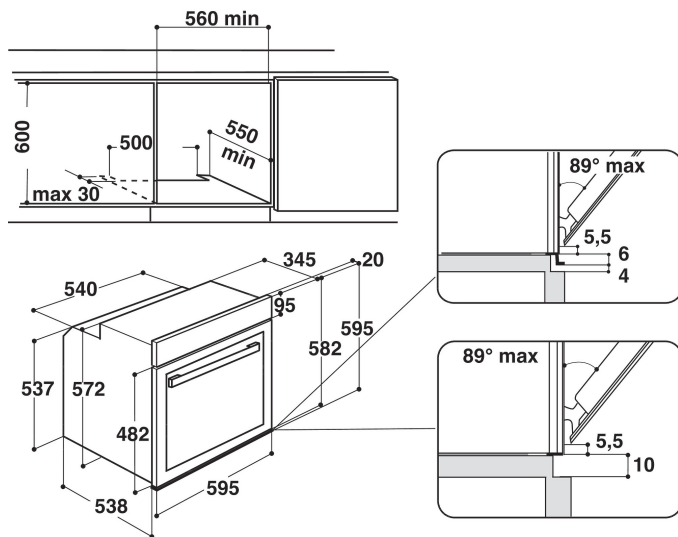

# AKZM 8920/GK

12NC: 852589201100

GTIN (EAN) code: 8003437827853

Whirlpool

SENSING THE DIFFERENCE

- 6TH Sense technology
- 30 Recipes
- SmartClean
- Energy class A+
- Cavity 73 L
- Cook3
- Ready2Cook
- Defrost function
- Forced Air Fan Cooking
- Grill
- Induction Tray
- Easy Clean Enamel Interior
- Turbo grill function
- Maxi cooking
- Pastry function
- Soft closing door
- 6TH Sense induction technology