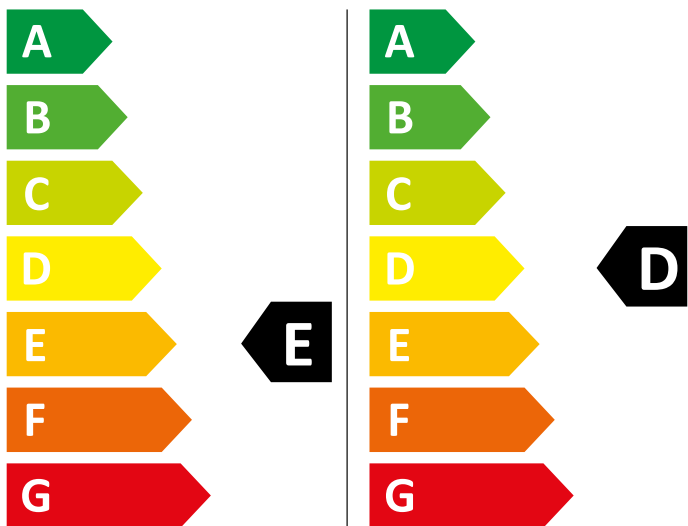

ENERG

WHIRLPOOL

BI WDWG 751482 EU N

324 kWh/100

69 kWh/100

5,0 kg

7,0 kg

66 L