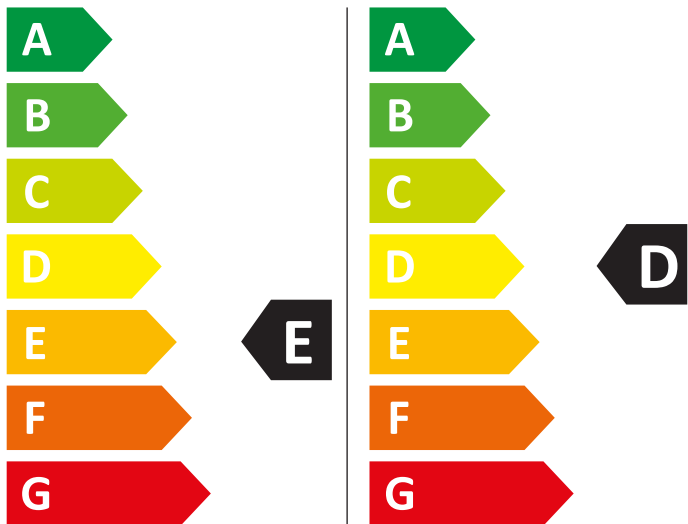

ENERG

WHIRLPOOL

BI WDWG 751482 EU N

324 kWh/100

69 kWh/100

5,0 kg

7,0 kg

66 L