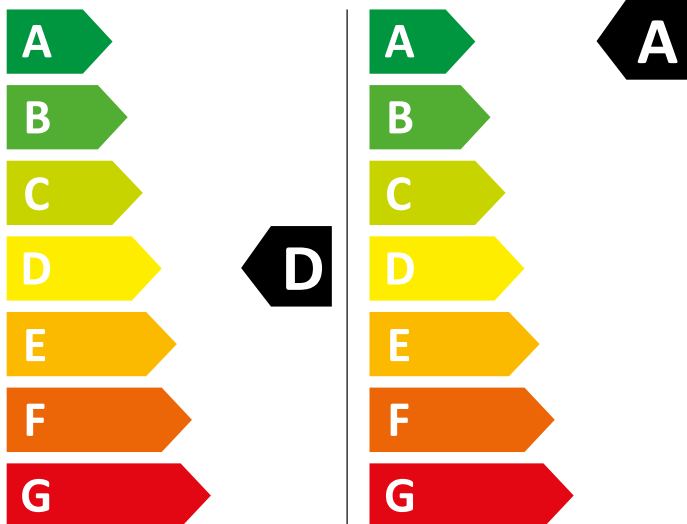

ENERG

WHIRLPOOL

FFWDD 1174269 SBV SPT

342 kWh/100

53 kWh/100

7,0 kg

11,0 kg

66 L