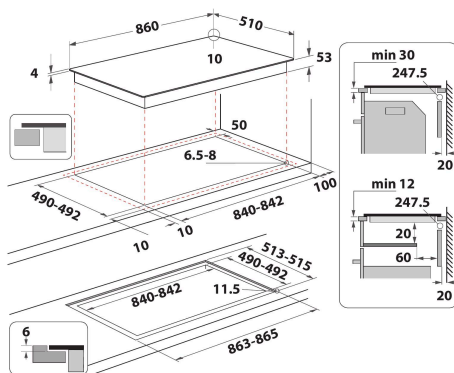

KHIAF 10900

12NC: 859991548300

GTIN (EAN) code: 8003437232282

KitchenAid

MAIN FEATURES

Product group	Hob
Construction type	Built-in
Type of control	Electronic
Type of control settings	-
Number of gas burners	0
Number of electric cooking zones	4
Number of electric plates	0
Number of radiant plates	0
Number of halogen plates	0
Number of induction plates	10
Number of electric warming zones	0
Location of control panel	Front
Basic surface material	Glass Ixellium
Main colour of product	Black
Electrical connection rating (W)	11000
Gas connection rating (W)	0
Gas type	N/A
Current (A)	46,5
Voltage (V)	380-415
Frequency (Hz)	50/60
Length of Electrical Supply Cord (cm)	170
Plug type	No
Gas connection	N/A
Width of the product	860
Height of the product	57
Depth of the product	510
Minimum niche height	30
Minimum niche width	840
Niche depth	490
Net weight (kg)	22.4
Automatic programmes	Yes

TECHNICAL FEATURES

Power on indicator	Yes
Number of indicators	6
Type of regulation	Induction
Type of lid	Without
Residual heat indicator	Separate
Main on/off switch	Yes
Safety device	-
Timer	Yes

PERFORMANCES