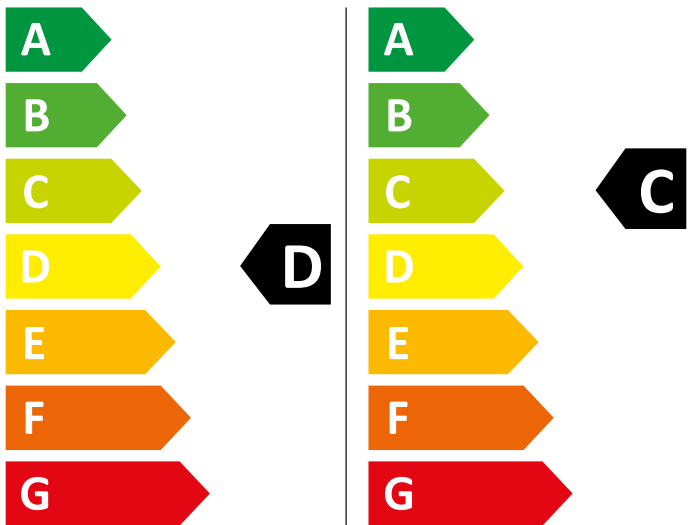

ENERG

WHIRLPOOL

BI WDWG 961484 UK

307 kWh/100

65 kWh/100

6,0 kg

9,0 kg

65 L