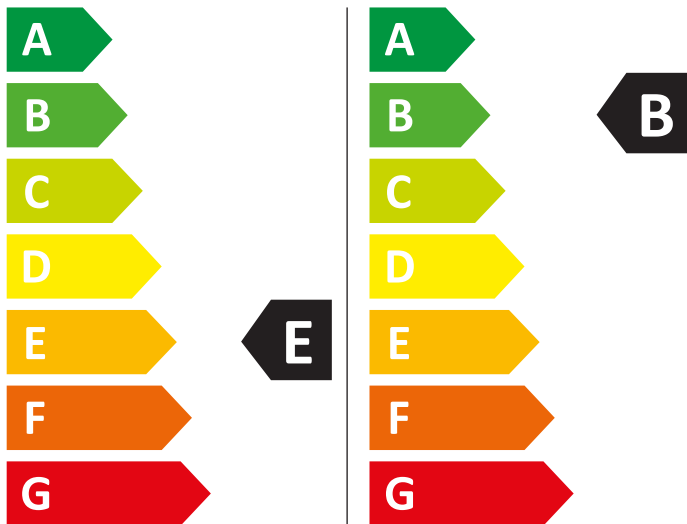

ENERG

WHIRLPOOL

FFWDB 976258E BCV BE

414 kWh/100

57 kWh/100

7,0 kg

9,0 kg

66 L