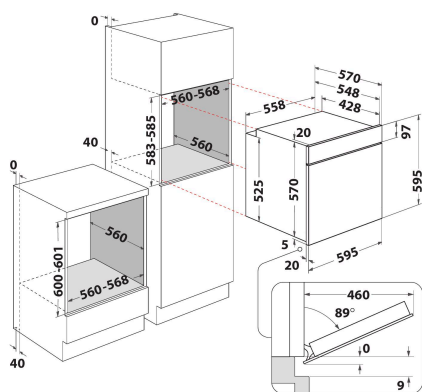

IFW 65Y0 J BL

12NC: F102836

GTIN (EAN) code: 8050147028360

 **INDESIT**

MAIN FEATURES

Product group	Pećnica
Commercial code	IFW 65Y0 J BL
Main colour of product	Crna
Construction type	Ugradbeni
Type of control	Mechanical and electronic
Type of control settings	-
Brončana	Ne
Which kind of hobs can be controlled?	-
Automatic programmes	Yes
Current (A)	13
Voltage (V)	220-240
Frequency (Hz)	50/60
Length of Electrical Supply Cord (cm)	100
Plug type	Ne
Depth with open door 90 degree (mm)	-
Height of the product	595
Width of the product	595
Depth of the product	551
Minimum niche height	0
Minimum niche width	0
Niche depth	0
Net weight (kg)	27.1
Usable volume (of cavity)	66
Integrated Cleaning system	Ne
Grids of the cavity	1
Trays	2

TECHNICAL FEATURES

Timer	-
Time control	Electronic
Time-setting options	Start and Stop
Safety device	-
Interior light	Yes
Number of interior lights of the cavity	1
Position of interior lights of the cavity	Front left
Oven guides of the cavity	Wall-embedded
Probe of the cavity	Ne