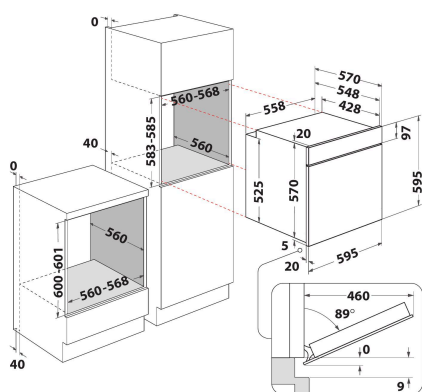

IFWS 4841 JH BL

12NC: F159754

GTIN (EAN) code: 8050147597545

Indesit
Life proof.

MAIN FEATURES

Product group	Oven
Commercial code	IFWS 4841 JH BL
Main colour of product	Черен
Construction type	Built-in
Type of control	Electronic
Type of control settings	-
Are any hobs controls integrated?	No
Which kind of hobs can be controlled?	-
Automatic programmes	Yes
Current (A)	13
Voltage (V)	220-240
Frequency (Hz)	50/60
Length of Electrical Supply Cord (cm)	100
Plug type	No
Depth with open door 90 degree (mm)	-
Height of the product	595
Width of the product	595
Depth of the product	551
Minimum niche height	0
Minimum niche width	0
Niche depth	0
Net weight (kg)	26.9
Usable volume (of cavity)	71
Integrated Cleaning system	Hydrolytic
Grids of the cavity	1
Trays	2

TECHNICAL FEATURES

Timer	Yes
Time control	Electronic
Time-setting options	Stop
Safety device	-
Interior light	Yes
Number of interior lights of the cavity	1
Position of interior lights of the cavity	Front left
Oven guides of the cavity	Grids
Probe of the cavity	No