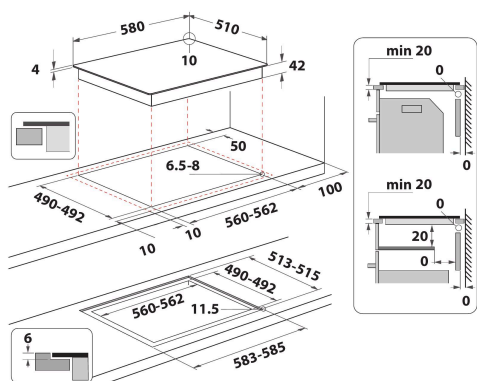

RI 360 C

12NC: F104271

GTIN (EAN) code: 8050147042717

Indesit
Life proof.

MAIN FEATURES

Product group	Hob
Construction type	Built-in
Type of control	Electronic
Type of control settings	-
Number of gas burners	0
Number of electric cooking zones	3
Number of electric plates	0
Number of radiant plates	3
Number of halogen plates	0
Number of induction plates	0
Number of electric warming zones	0
Location of control panel	Front
Basic surface material	Ceramic Glass
Main colour of product	Черн
Electrical connection rating (W)	4400
Gas connection rating (W)	0
Gas type	N/A
Current (A)	19
Voltage (V)	220-240/380-415
Frequency (Hz)	50/60
Length of Electrical Supply Cord (cm)	0
Plug type	No
Gas connection	N/A
Width of the product	580
Height of the product	46
Depth of the product	510
Minimum niche height	42
Minimum niche width	560
Niche depth	490
Net weight (kg)	8
Automatic programmes	No

TECHNICAL FEATURES

Power on indicator	Yes
Number of indicators	3
Type of regulation	Radiant
Type of lid	Without
Residual heat indicator	Separate
Main on/off switch	Yes
Safety device	-
Timer	Yes

ENERGY LABEL