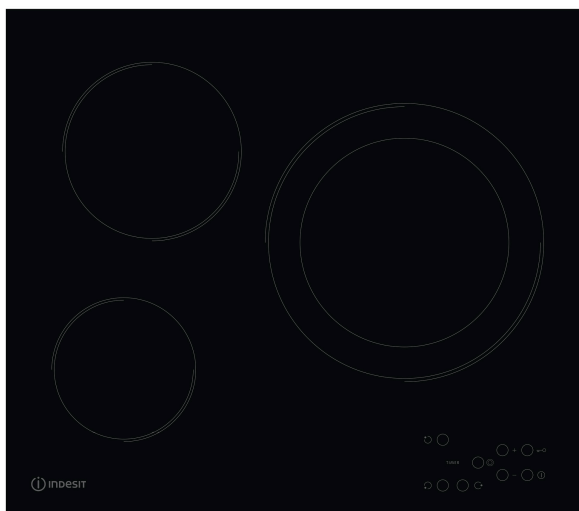

RI 360 C

12NC: F104271

GTIN (EAN) code: 8050147042717

Indesit
Life proof.

MAIN FEATURES

Product group	Hob
Construction type	Built-in
Type of control	Electronic
Type of control settings	-
Number of gas burners	0
Number of electric cooking zones	3
Number of electric plates	0
Number of radiant plates	3
Number of halogen plates	0
Number of induction plates	0
Number of electric warming zones	0
Location of control panel	Front
Basic surface material	Ceramic Glass
Main colour of product	Черн
Electrical connection rating (W)	4400
Gas connection rating (W)	0
Gas type	N/A
Current (A)	19
Voltage (V)	220-240/380-415
Frequency (Hz)	50/60
Length of Electrical Supply Cord (cm)	0
Plug type	No
Gas connection	N/A
Width of the product	580
Height of the product	46
Depth of the product	510
Minimum niche height	42
Minimum niche width	560
Niche depth	490
Net weight (kg)	8
Automatic programmes	No

TECHNICAL FEATURES

Power on indicator	Yes
Number of indicators	3
Type of regulation	Radiant
Type of lid	Without
Residual heat indicator	Separate
Main on/off switch	Yes
Safety device	-
Timer	Yes

ENERGY LABEL