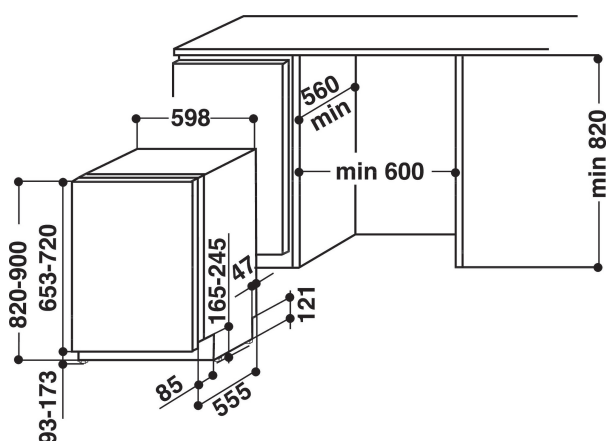

## MAIN FEATURES

MAIN FEATURES	
Construction type	Ugradbeni
Installation type	Potpuno integrirana
Type of control	-
Type of control settings	-
Removable work top	Ne
Door decor panel	-
Main colour of product	White
Electrical connection rating (W)	1900
Current (A)	10
Voltage (V)	220-230
Frequency (Hz)	50
Length of Electrical Supply Cord (cm)	128
Plug type	Schuko
Length inlet hose (cm)	0
Length outlet hose (cm)	0
Adjustable plinth	Ne
Height of removable worktop (mm)	0
Adjustable feet	Yes - all
Height of the product	820
Width of the product	598
Depth of the product	555
Depth with open door 90 degree (mm)	1165
Minimum niche height	820
Maximum niche height	820
Minimum niche width	600
Maximum niche width	600
Niche depth	560
Net weight (kg)	32.1
Gross weight (kg)	33.9

## TECHNICAL FEATURES

Automatic programmes	Yes
Maximum temperature for water intake (°C)	0
Start delay options	-
Start delay time max. (h)	0
Progress indicator	Yes
Digital countdown indicator	Ne
Salt light indicator	Ne
Rinse aid light indicator	Ne
Safety device	-
Adjustable upper basket	Yes
Largest loadable dish upper basket (cm)	0
Largest loadable dish lower basket (cm)	0
Number of place settings	13