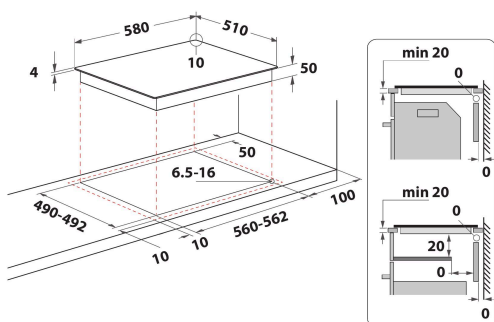

RI 860 C

12NC: F104275

GTIN (EAN) code: 8050147042755

 **INDESIT**

MAIN FEATURES

Product group	Ploča za kuhanje
Construction type	Ugradbeni
Type of control	Mechanical
Type of control settings	-
Number of gas burners	0
Number of electric cooking zones	4
Number of electric plates	0
Number of radiant plates	4
Number of halogen plates	0
Number of induction plates	0
Number of electric warming zones	0
Location of control panel	Lateral
Basic surface material	Ceramic Glass
Main colour of product	Crna
Electrical connection rating (W)	5800
Gas connection rating (W)	0
Gas type	-
Current (A)	25,2
Voltage (V)	220-240/380-415
Frequency (Hz)	50/60
Length of Electrical Supply Cord (cm)	0
Plug type	Ne
Gas connection	-
Width of the product	580
Height of the product	50
Depth of the product	510
Minimum niche height	40
Minimum niche width	560
Niche depth	490
Net weight (kg)	8
Automatic programmes	Ne