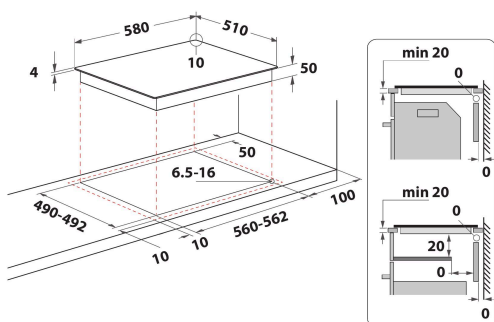

RI 860 C

12NC: F104275

GTIN (EAN) code: 8050147042755

Indesit
Life proof.

MAIN FEATURES

Product group	Ploča za kuhanje
Construction type	Ugradbeni
Type of control	Mechanical
Type of control settings	-
Number of gas burners	0
Number of electric cooking zones	4
Number of electric plates	0
Number of radiant plates	4
Number of halogen plates	0
Number of induction plates	0
Number of electric warming zones	0
Location of control panel	Lateral
Basic surface material	Ceramic Glass
Main colour of product	Crna
Electrical connection rating (W)	4800
Gas connection rating (W)	0
Gas type	-
Current (A)	20,9
Voltage (V)	220-240/380-415
Frequency (Hz)	50/60
Length of Electrical Supply Cord (cm)	0
Plug type	Ne
Gas connection	-
Width of the product	580
Height of the product	50
Depth of the product	510
Minimum niche height	40
Minimum niche width	560
Niche depth	490
Net weight (kg)	8
Automatic programmes	Ne