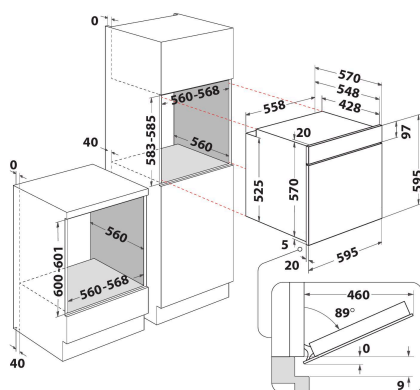

## MAIN FEATURES

Product group	Pećnica
Commercial code	IFW 65Y0 J BL
Main colour of product	Crna
Construction type	Ugradbeni
Type of control	Mechanical and electronic
Type of control settings	-
Brončana	Ne
Which kind of hobs can be controlled?	-
Automatic programmes	Yes
Current (A)	13
Voltage (V)	220-240
Frequency (Hz)	50/60
Length of Electrical Supply Cord (cm)	100
Plug type	Ne
Depth with open door 90 degree (mm)	-
Height of the product	595
Width of the product	595
Depth of the product	551
Minimum niche height	0
Minimum niche width	0
Niche depth	0
Net weight (kg)	27.1
Usable volume (of cavity)	66
Integrated Cleaning system	Ne
Grids of the cavity	1
Trays	2

## TECHNICAL FEATURES

Timer	-
Time control	Electronic
Time-setting options	Start and Stop
Safety device	-
Interior light	Yes
Number of interior lights of the cavity	1
Position of interior lights of the cavity	Front left
Oven guides of the cavity	Wall-embedded
Probe of the cavity	Ne