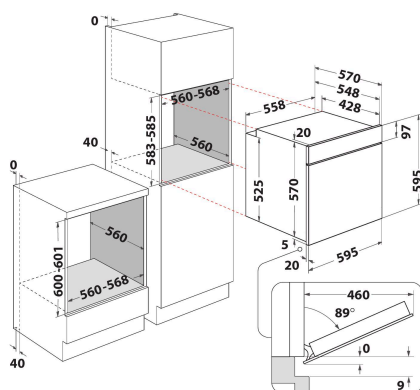

IFW 6841 JH IX

12NC: F102779

GTIN (EAN) code: 8050147027790

Indesit
Life proof.

MAIN FEATURES

Product group	Oven
Commercial code	IFW 6841 JH IX
Main colour of product	ИНОКС
Construction type	Built-in
Type of control	Electronic
Type of control settings	-
Are any hobs controls integrated?	No
Which kind of hobs can be controlled?	-
Automatic programmes	Yes
Current (A)	13
Voltage (V)	220-240
Frequency (Hz)	50/60
Length of Electrical Supply Cord (cm)	100
Plug type	No
Depth with open door 90 degree (mm)	-
Height of the product	595
Width of the product	595
Depth of the product	551
Minimum niche height	0
Minimum niche width	0
Niche depth	0
Net weight (kg)	27.1
Usable volume (of cavity)	71
Integrated Cleaning system	Hydrolytic
Grids of the cavity	1
Trays	2

TECHNICAL FEATURES

Timer	-
Time control	Electronic
Time-setting options	Stop
Safety device	-
Interior light	Yes
Number of interior lights of the cavity	1
Position of interior lights of the cavity	Front left
Oven guides of the cavity	Grids
Probe of the cavity	No